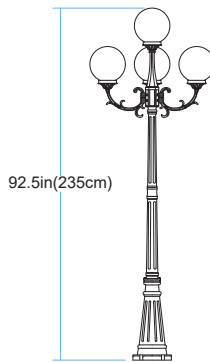

4080 Wilshire

Finish	White
Finish Code	WH
Fixture Dimensions	31.5W x 92.0MH x 31.5D
Bulb Type	Medium base (E-26)
Number of bulbs	4
Bulbs included	No
Wattage	240
Voltage	120
Location Rating	Wet
Dimmable	Yes
Shade Type	White Opal Acrylic
Illumination Direction	Ambient

LENGTH:31.5in(80cm)
HEIGHT:92.5in(235cm)
DIAMETER:31.5in(80cm)

92.5in(235cm)
FRONT VIEW