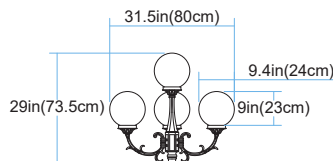

TRANS GLOBE
L I G H T I N G

(818) 768-5511
(800) 446-9092
hello@tglighting.com
USA

Job Type : .....
Job Name : .....
Company : .....
Quantity : .....

4080 Wilshire

Finish	White
Finish Code	WH
Fixture Dimensions	31.5W x 92.0MH x 31.5D
Bulb Type	Medium base (E-26)
Number of bulbs	4
Bulbs included	No
Wattage	240
Voltage	120
Location Rating	Wet
Dimmable	Yes
Shade Type	White Opal Acrylic
Illumination Direction	Ambient

LENGTH:31.5in(80cm)
HEIGHT:92.5in(235cm)
DIAMETER:31.5in(80cm)