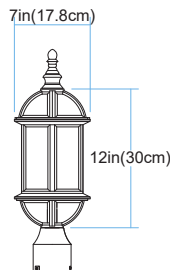

# 4186 Wentworth

Finish	White
Finish Code	WH
Fixture Dimensions	8.0W x 19.75MH x 8.0D
Bulb Type	Medium base (E-26)
Number of bulbs	1
Bulbs included	No
Wattage	60
Voltage	120
Fixture Material	Metal
Location Rating	Wet
Dimmable	Yes
Shade Type	Clear Beveled

**RT**  
Rust

**BK**  
Black

TOP VIEW

LENGTH:8.1in(20.3cm)  
HEIGHT:19in(48.2cm)  
DIAMETER:7in(17.8cm)

FRONT VIEW

SIDE VIEW