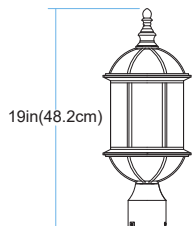

# 4186 Wentworth

Finish	White
Finish Code	WH
Fixture Dimensions	8.0W x 19.75MH x 8.0D
Bulb Type	Medium base (E-26)
Number of bulbs	1
Bulbs included	No
Wattage	60
Voltage	120
Fixture Material	Metal
Location Rating	Wet
Dimmable	Yes
Shade Type	Clear Beveled

**RT**  
Rust

**BK**  
Black

TOP VIEW

LENGTH:8.1in(20.3cm)  
HEIGHT:19in(48.2cm)  
DIAMETER:7in(17.8cm)

FRONT VIEW

SIDE VIEW