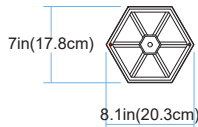

# 4186 Wentworth

Finish	White
Finish Code	WH
Fixture Dimensions	8.0W x 19.75MH x 8.0D
Bulb Type	Medium base (E-26)
Number of bulbs	1
Bulbs included	No
Wattage	60
Voltage	120
Fixture Material	Metal
Location Rating	Wet
Dimmable	Yes
Shade Type	Clear Beveled

**RT**  
Rust

**BK**  
Black

TOP VIEW

LENGTH:8.1in(20.3cm)  
HEIGHT:19in(48.2cm)  
DIAMETER:7in(17.8cm)

FRONT VIEW

SIDE VIEW