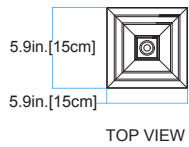

# 4414 Argyle

|                        |                         |
|------------------------|-------------------------|
| Finish                 | Rust                    |
| Finish Code            | RT                      |
| Fixture Dimensions     | 5.88W x 14.13MH x 5.88D |
| Bulb Type              | Medium base (E-26)      |
| Number of bulbs        | 1                       |
| Bulbs included         | No                      |
| Wattage                | 60                      |
| Voltage                | 120                     |
| Location Rating        | Wet                     |
| Dimmable               | Yes                     |
| Shade Type             | Clear Glass             |
| Illumination Direction | Ambient                 |

LENGTH: 5.9 in. (15cm)  
WIDE: 5.9 in. (15cm)  
HEIGHT: 14.2 in. (36cm)