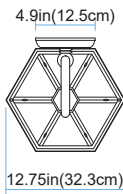

TRANS GLOBE
L I G H T I N G

(818) 768-5511
(800) 446-9092
hello@tglighting.com
USA

Job Type :
Job Name :
Company :
Quantity :

44182 Wentworth

Finish	Rust
Finish Code	RT
Fixture Dimensions	12.0W x 26.0MH x 12.25D
Bulb Type	Candelabra base (E-12)
Number of bulbs	4
Bulbs included	No
Wattage	240
Voltage	120
Location Rating	Wet
Dimmable	Yes
Shade Type	Clear Beveled

WH
White

TOP VIEW

LENGTH:12.75in(32.3cm)
HEIGHT:26in(66cm)
DIAMETER:12.3in(31.2cm)

FRONT VIEW

SIDE VIEW