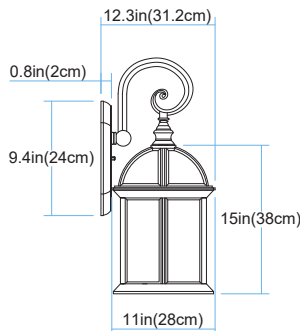

TRANS GLOBE
L I G H T I N G

(818) 768-5511
(800) 446-9092
hello@tglighting.com
USA

Job Type :
Job Name :
Company :
Quantity :

44182 Wentworth

Finish	Rust
Finish Code	RT
Fixture Dimensions	12.0W x 26.0MH x 12.25D
Bulb Type	Candelabra base (E-12)
Number of bulbs	4
Bulbs included	No
Wattage	240
Voltage	120
Location Rating	Wet
Dimmable	Yes
Shade Type	Clear Beveled

WH
White

TOP VIEW

LENGTH:12.75in(32.3cm)
HEIGHT:26in(66cm)
DIAMETER:12.3in(31.2cm)

FRONT VIEW

SIDE VIEW