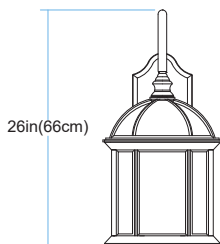

TRANS GLOBE
L I G H T I N G

(818) 768-5511
(800) 446-9092
hello@tglighting.com
USA

Job Type :
Job Name :
Company :
Quantity :

44182 Wentworth

Finish	Rust
Finish Code	RT
Fixture Dimensions	12.0W x 26.0MH x 12.25D
Bulb Type	Candelabra base (E-12)
Number of bulbs	4
Bulbs included	No
Wattage	240
Voltage	120
Location Rating	Wet
Dimmable	Yes
Shade Type	Clear Beveled

WH
White

TOP VIEW

LENGTH:12.75in(32.3cm)
HEIGHT:26in(66cm)
DIAMETER:12.3in(31.2cm)

FRONT VIEW

SIDE VIEW