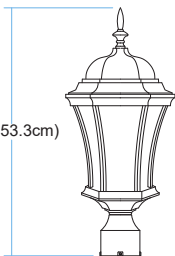

# 4504 Burlington

Finish	White
Finish Code	WH
Fixture Dimensions	9.25W x 21.25MH x 9.25D
Bulb Type	Candelabra base (E-12)
Number of bulbs	3
Bulbs included	No
Wattage	120
Voltage	120
Location Rating	Wet
Dimmable	Yes
Shade Type	Clear Glass
Illumination Direction	Ambient

**RT**  
Rust

**BK**  
Black

TOP VIEW

LENGTH:9.25in(23.5cm)  
HEIGHT:21in(53.3cm)  
DIAMETER:9.25in(23.5cm)

FRONT VIEW

SIDE VIEW