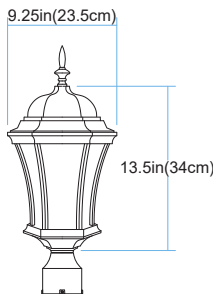

# 4504 Burlington

Finish	White
Finish Code	WH
Fixture Dimensions	9.25W x 21.25MH x 9.25D
Bulb Type	Candelabra base (E-12)
Number of bulbs	3
Bulbs included	No
Wattage	120
Voltage	120
Location Rating	Wet
Dimmable	Yes
Shade Type	Clear Glass
Illumination Direction	Ambient

**RT**  
Rust

**BK**  
Black

TOP VIEW

LENGTH:9.25in(23.5cm)  
HEIGHT:21in(53.3cm)  
DIAMETER:9.25in(23.5cm)

FRONT VIEW

SIDE VIEW