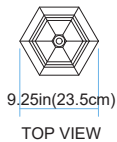

# 4505 Burlington

Finish	White
Finish Code	WH
Fixture Dimensions	9.25W x 23.5H
Bulb Type	Candelabra base (E-12)
Number of bulbs	3
Bulbs included	No
Wattage	120
Voltage	120
Location Rating	Wet
Canopy Dimensions	4.33W x 1.2H x 4.33D
Dimmable	Yes
Minimum Hanging Height	23.5
Maximum Hanging Height	57
Sloped Ceiling adaptable	Yes
Shade Type	Clear Glass
Illumination Direction	Ambient

**RT**  
Rust

**BK**  
Black

HEIGHT:23.6in(60cm)to55in(140cm)  
DIAMETER:9.25in(23.5cm)