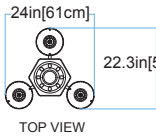

# 5048 Commons

Finish	Black
Finish Code	BK
Fixture Dimensions	24W x 84.5MH
Bulb Type	Medium base (E-26)
Number of bulbs	3
Bulbs included	No
Wattage	60
Voltage	120
Location Rating	Wet
Dimmable	Yes
Shade Type	Seeded Glass

RT  
Rust

LENGTH: 24 in.(61cm)  
WIDE: 22.3 in.(56.5cm)  
HEIGHT: 84.5 in.(214.6cm)