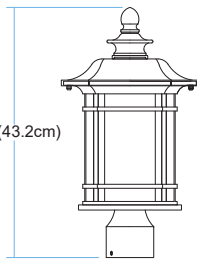

# 5823 San Miguel

Finish	Rust
Finish Code	RT
Fixture Dimensions	9.5W x 13.5H
Bulb Type	Medium base (E-26)
Number of bulbs	1
Bulbs included	No
Wattage	60
Voltage	120
Location Rating	Wet
Dimmable	Yes
Shade Type	Tea Stain Glass
Illumination Direction	Ambient

LENGTH:9.4in(24cm)  
HEIGHT:17in(43.2cm)  
DIAMETER:9.4in(24cm)

TOP VIEW

FRONT VIEW

SIDE VIEW