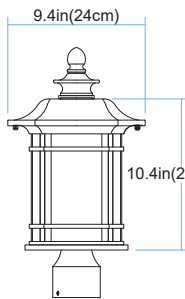

# 5823 San Miguel

Finish	Rust
Finish Code	RT
Fixture Dimensions	9.5W x 13.5H
Bulb Type	Medium base (E-26)
Number of bulbs	1
Bulbs included	No
Wattage	60
Voltage	120
Location Rating	Wet
Dimmable	Yes
Shade Type	Tea Stain Glass
Illumination Direction	Ambient

LENGTH:9.4in(24cm)  
HEIGHT:17in(43.2cm)  
DIAMETER:9.4in(24cm)

TOP VIEW

FRONT VIEW

SIDE VIEW