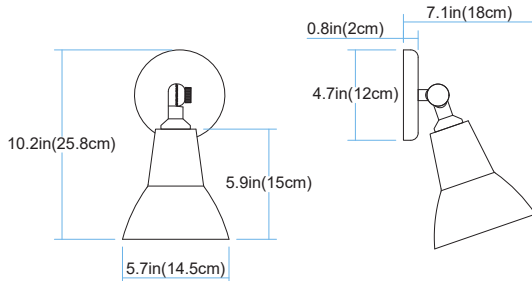

TRANS GLOBE
L I G H T I N G

(818) 768-5511
(800) 446-9092
hello@tglighting.com
USA

Job Type :
Job Name :
Company :
Quantity :

6001 Mono

Finish	Black
Finish Code	BK
Fixture Dimensions	5.7W x 10.2MH x 7.1D
Bulb Type	Medium base (E-26)
Number of bulbs	1
Bulbs included	No
Wattage	60
Voltage	120
Location Rating	Wet
Dimmable	Yes
Shade Type	Metal
Illumination Direction	Ambient

WH
White

RT
Rust

TOP VIEW

LENGTH: 5.7in (14.5cm)
HEIGHT: 10.2in (25.8cm)
DIAMETER: 7.1in (18cm)

FRONT VIEW

SIDE VIEW