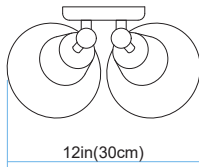

TRANS GLOBE
L I G H T I N G

(818) 768-5511
(800) 446-9092
hello@tglighting.com
USA

Job Type :
Job Name :
Company :
Quantity :

6002 Mono

Finish	White
Finish Code	WH
Fixture Dimensions	12W x 10.7MH x 7.1D
Bulb Type	Medium base (E-26)
Number of bulbs	2
Bulbs included	No
Wattage	120
Voltage	120
Location Rating	Wet
Dimmable	Yes
Shade Type	Metal
Illumination Direction	Ambient

RT
Rust

BK
Black

TOP VIEW

LENGTH:12in(30cm)
HEIGHT:10.7in(27.2cm)
DIAMETER:7.1in(18cm)

FRONT VIEW

SIDE VIEW