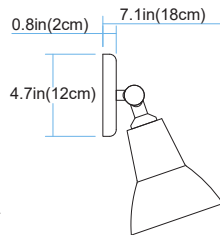

TRANS GLOBE
L I G H T I N G

(818) 768-5511
(800) 446-9092
hello@tglighting.com
USA

Job Type :
Job Name :
Company :
Quantity :

6002 Mono

Finish	White
Finish Code	WH
Fixture Dimensions	12W x 10.7MH x 7.1D
Bulb Type	Medium base (E-26)
Number of bulbs	2
Bulbs included	No
Wattage	120
Voltage	120
Location Rating	Wet
Dimmable	Yes
Shade Type	Metal
Illumination Direction	Ambient

RT
Rust

BK
Black

TOP VIEW

LENGTH:12in(30cm)
HEIGHT:10.7in(27.2cm)
DIAMETER:7.1in(18cm)

FRONT VIEW

SIDE VIEW