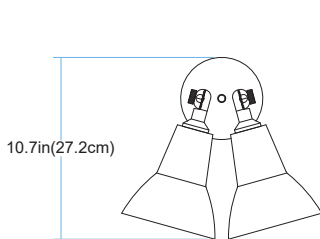

TRANS GLOBE
L I G H T I N G

(818) 768-5511
(800) 446-9092
hello@tglighting.com
USA

Job Type :
Job Name :
Company :
Quantity :

6002 Mono

Finish	White
Finish Code	WH
Fixture Dimensions	12W x 10.7MH x 7.1D
Bulb Type	Medium base (E-26)
Number of bulbs	2
Bulbs included	No
Wattage	120
Voltage	120
Location Rating	Wet
Dimmable	Yes
Shade Type	Metal
Illumination Direction	Ambient

RT
Rust

BK
Black

TOP VIEW

LENGTH:12in(30cm)
HEIGHT:10.7in(27.2cm)
DIAMETER:7.1in(18cm)

FRONT VIEW

SIDE VIEW