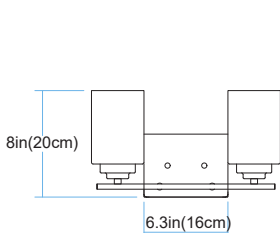

# 70522 Mod Pod

Finish	Black
Finish Code	BK
Fixture Dimensions	14.2W x 7.5MH x 6.0D
Bulb Type	Medium base (E-26)
Number of bulbs	2
Bulbs included	No
Wattage	120
Voltage	120
Fixture Material	Metal
Location Rating	Damp
Dimmable	Yes
Shade Type	Frosted Glass

**BN**  
Brushed Nickel

**PC**  
Polished Chrome

**ROB**  
Rubbed Oil Bronze

TOP VIEW

LENGTH:14in(36cm)  
HEIGHT:8in(20cm)  
DIAMETER:5.9in(15cm)

FRONT VIEW

SIDE VIEW