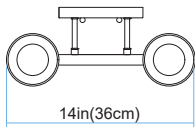

# 70522 Mod Pod

Finish	Black
Finish Code	BK
Fixture Dimensions	14.2W x 7.5MH x 6.0D
Bulb Type	Medium base (E-26)
Number of bulbs	2
Bulbs included	No
Wattage	120
Voltage	120
Fixture Material	Metal
Location Rating	Damp
Dimmable	Yes
Shade Type	Frosted Glass

**BN**  
Brushed Nickel

**PC**  
Polished Chrome

**ROB**  
Rubbed Oil Bronze

TOP VIEW

LENGTH:14in(36cm)  
HEIGHT:8in(20cm)  
DIAMETER:5.9in(15cm)

FRONT VIEW

SIDE VIEW