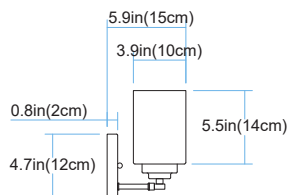

# 70522 Mod Pod

Finish	Black
Finish Code	BK
Fixture Dimensions	14.2W x 7.5MH x 6.0D
Bulb Type	Medium base (E-26)
Number of bulbs	2
Bulbs included	No
Wattage	120
Voltage	120
Fixture Material	Metal
Location Rating	Damp
Dimmable	Yes
Shade Type	Frosted Glass

**BN**  
Brushed Nickel

**PC**  
Polished Chrome

**ROB**  
Rubbed Oil Bronze

TOP VIEW

LENGTH:14in(36cm)  
HEIGHT:8in(20cm)  
DIAMETER:5.9in(15cm)

FRONT VIEW

SIDE VIEW