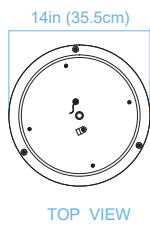

TRANS GLOBE
L I G H T I N G

(818) 768-5511
(800) 446-9092
hello@tglighting.com
USA

Job Type :
Job Name :
Company :
Quantity :

LED-10261 Barnes

Finish	Brushed Nickel
Finish Code	BN
Fixture Dimensions	14.0W x 3.5MH x 14.0D
Bulb Type	Integrated LED
Wattage	24
Voltage	120
Lens Type	Frosted White
Lens	Glass and UV Resistant Acrylic
Location Rating	Damp
Canopy Dimensions	14.0W x 0.5H x 14.0D
Total Lumens	1200
Color temp	3000k
Dimmable	Yes
Shade Type	White Acrylic
Illumination Direction	Down

Height : 3.2 in (8.2cm)
Diameter : 14 in (35.5cm)