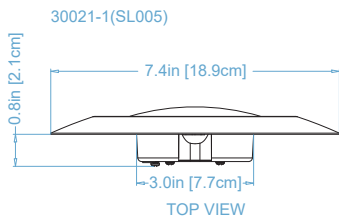

TRANS GLOBE
L I G H T I N G

(818) 768-5511
(800) 446-9092
hello@tglighting.com
USA

Job Type :
Job Name :
Company :
Quantity :

LED-30021-1 Vanowen

ROB
Rubbed Oil
Bronze

BN
Brushed Nickel

BK
Black

Finish	White
Finish Code	WH
Fixture Dimensions	7.4W x 1.5H
Bulb Type	LED
Wattage	13
Voltage	120
Fixture Material	Steel
Lens Type	Frosted White
Lens	Glass
Location Rating	Wet
Total Lumens	1250
Delivered Lumens	1000
Dimmable	Yes
Dimming	10-100%
Sloped Ceiling adaptable	Yes
Illumination Direction	Down

LENGTH: 7.4in. (18.9cm)
HEIGHT: 7.4in. (18.9cm)
DEPTH: 1.5in. (3.9cm)