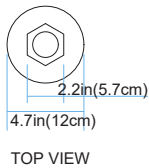

# PND-2177 Placerville

Finish	Black
Finish Code	BK
Fixture Dimensions	4.7W x 5.9H
Bulb Type	Medium Base (E-26)
Number of bulbs	1
Bulbs included	No
Wattage	60
Voltage	120
Location Rating	Dry
Canopy Dimensions	4.75W x 0.8H x 4.75D
Dimmable	Yes
Minimum Hanging Height	5.9
Maximum Hanging Height	75
Sloped Ceiling adaptable	Yes

**AG**  
Antique Gold

LENGTH:2.6in(6.5cm)  
HEIGHT:5.9in(15cm) to  
77in(196cm)  
DIAMETER:2.2in(5.7cm)