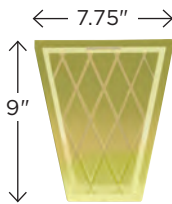

Residential Replacements

LENSES & DIFFUSERS

544XF-LENS

Frosted
Use with 544VF,
544HCF, & 544TF

544SF-LENS

Frosted
Use with 544SF

549VF-LENS

Frosted
Use with 549VF

549SF-LENS

Frosted
use with 549SF

561FMF-LENS

Frosted
Use with 561FMF

C200BC-LENS

Frosted
Use with C200BC

502XF-LENS

Frosted
Use with 502SF &
502VF

COLONIAL, SAXONY & VANGUARD WALL MOUNT

ACRYLIC
144 - Clear Bvl Dia (shown)
145 - Amber Bvl Dia
146 - Clear Bvl
147 - Frosted Bvl

COMPANION SIZE EVERSTONE™ LANTERNS

ACRYLIC
1301724 - Clear
1301726 - Frosted (shown)

WALL PACK EVERSTONE™ LANTERNS

ACRYLIC
1301727 - Clear Prismatic (shown)
1301728 - Opal

VICTORIAN LANTERN

ACRYLIC
1300371 - Opal (shown)
1300372 - Black

COLONIAL, SAXONY & VANGUARD POST TOP

ACRYLIC
148 - Clear Bvl
149 - Frosted Bvl
153 - Amber Bvl Dia (shown)
154 - Clear Bvl Dia

FULL SIZE EVERSTONE™ LANTERNS

ACRYLIC
1301733 - Clear
1301734 - Frosted (shown)

LANTERN CHIMNEY

GLASS
1300316 - Frosted 2.875" bttm. width
PLASTIC
1300316P - Plastic 2.875" bttm. width

VICTORIAN LANTERN

ACRYLIC
1300373 - Clear Lens w/Trim Ring (sold assembled)

GLOBES & ACORNS W/5 1/4" NECKLESS OPENING

CLEAR POLYCARBONATE

1256-12"
1456-14"
1656-16"
1856-18"

ACRYLIC

1066-10"
1266-12"
1466-14"
1666-16"
1866-18"

OPAL POLYCARBONATE

1255-12"
1455-14"
1655-16"
1855-18"

ACRYLIC

1065-10"
1265-12"
1465-14"
1665-16"
1865-18"

SMOKE POLYCARBONATE

1258-12"
1458-14"
1658-16"
1858-18"

ACRYLIC

1068-10"
1268-12"
1468-14"
1668-16"
1868-18"

CLEAR PRISMATIC POLYCARBONATE

1859-18"
ACRYLIC
1069-10"
1269-12"
1669-16"
1869-18"

CLEAR TEXTURED POLYCARBONATE

1756-For 2017CL
ACRYLIC
1766-For 8017CL
OPAL TEXTURED POLYETHYLENE
1776-For 9017

CLEAR TEXTURED POLYCARBONATE